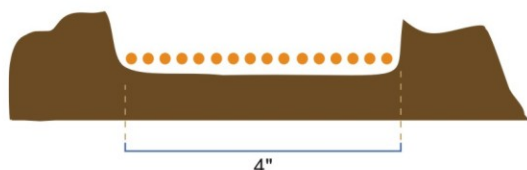

ATOM-JET SINGLE SHOOT SERIES OF OPENERS

**MUD SPUR
ELIMINATES PLUGGING**

MORRIS MAXIM II EDGE ON 3" SPREAD

- Excellent seed placement
- Even germination
- Maintainable/repairable
- Firm seedbed

DESCRIPTION

The 3" single shoot spread provides a firm even seedbed for seed and fertilizer. The seed and fertilizer are spread evenly across the entire 3." This opener can be used for wider row spacing machines with a 3.5" or wider packers for greater seedbed utilization. The hardsurface on the top of the wings and the sides provide longer wear than a flat surface. The point and the front of the wings are fully carbided

SPECIFICATIONS

Part#	CDBTD0
Opener Type	3" Spread
Shank Type	Morris Maxim II Edge-On
Shank Spacing	10"-12"
Packer Widths	4.5"
Fertilizer Type	Granular
Seed Tube	1.25"OD
Fertilizer Tube	
Ortho Tube	Optional .25/.375

● Seed

* Measurements may vary with soil conditions and ground speed.

(800) 573-5048 | agriculture.atomjet.com