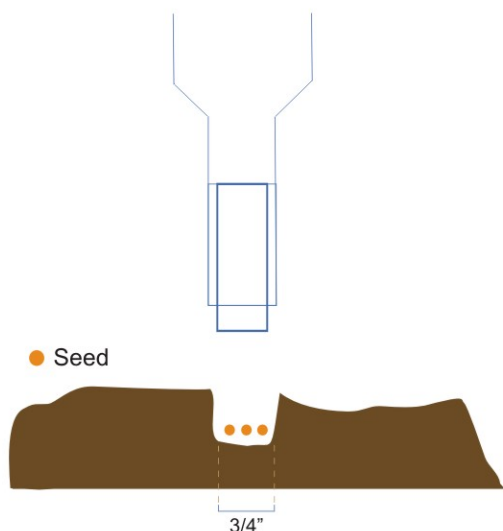

ATOM-JET HOE DRILL SERIES OF OPENERS

EXCELLENT
SEED PLACEMENT

DOUBLE
CARBIDE POINT

PLUG FREE POINTS

MORRIS M11 SEED RITE SERIES

- Double Carbide Point
- Excellent Seed Placement
- Plug Free Points
- Maintainable/Repairable
- All Configurations Available for Liquid Application
- Available in 3/4" or 1" points

DESCRIPTION

Our single shoot openers were designed with the concept of zero till in mind. The distinctive vertical design improved moisture conservation, increased trash clearance, eliminated plugging and was fully protected by the first carbides in the opener industry. The 3/4" single shoot opener is our narrowest profile opener. The double carbides on the point gives extra protection against premature wear.

SPECIFICATIONS

Part#	3/4"	1"
Part#	EMAB00	EMAC00
Opener Type	Single Shoot	
Shank Type		
Shank Spacing		
Packer Widths	2"-4"	
Fertilizer Type	Granular	
Seed Tube	1.25"OD	
Fertilizer Tube		

* Measurements may vary with soil conditions and ground speed.