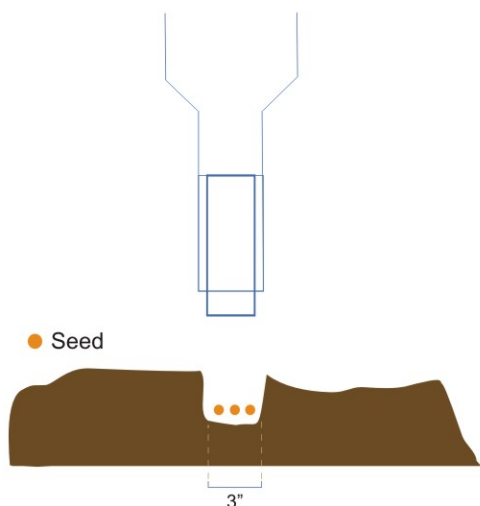

## MORRIS CONTOUR SINGLE SHOOT 3" SPREAD

- Excellent seed placement
- Even germination
- Maintainable/repairable
- Firm seedbed

### DESCRIPTION

The 3" single shoot spread provides a firm even seedbed for seed and fertilizer. The seed and fertilizer are spread evenly across the entire 3". This opener can be used for wider row spacing machines with a 3.5" or wider packers for greater seedbed utilization. The hardsurface on the top of the wings and the sides provide longer wear than a flat surface. The point and the front of the wings are fully carbided.

### SPECIFICATIONS

Part#	CABTD0
Opener Type	Single Shoot Spread
Shank Type	Morris Contour I & II
Shank Spacing	9"-12"
Packer Widths	3.5-5"
Fertilizer Type	Granular
Seed Tube	1.25"OD
Fertilizer Tube	1.25"OD