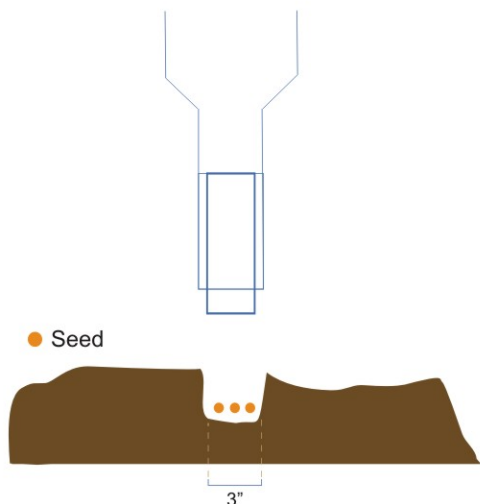

## MORRIS CONTOUR SINGLE SHOOT 3" SPREAD

- Excellent seed placement
- Even germination
- Maintainable/repairable
- Firm seedbed

### DESCRIPTION

The 3" single shoot spread provides a firm even seedbed for seed and fertilizer. The seed and fertilizer are spread evenly across the entire 3". This opener can be used for wider row spacing machines with a 3.5" or wider packers for greater seedbed utilization. The hardsurface on the top of the wings and the sides provide longer wear than a flat surface. The point and the front of the wings are fully carbided.

### SPECIFICATIONS

Part#	CABTD0
Opener Type	Single Shoot Spread
Shank Type	Morris Contour I & II
Shank Spacing	9"-12"
Packer Widths	3.5-5"
Fertilizer Type	Granular
Seed Tube	1.25"OD
Fertilizer Tube	1.25"OD