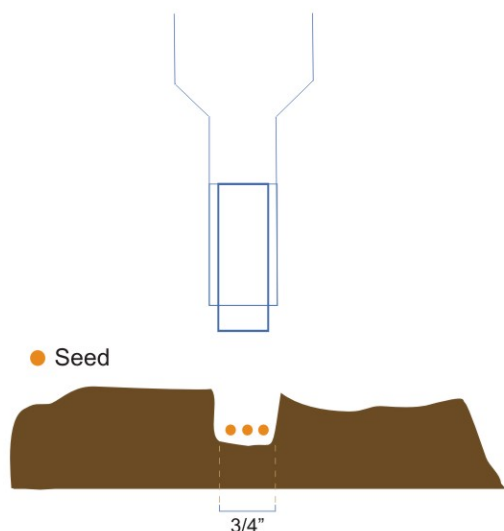

ATOM-JET HOE DRILL SERIES OF OPENERS

EXCELLENT
SEED PLACEMENT

DOUBLE
CARBIDE POINT

PLUG FREE POINTS

EDWARDS

- Double Carbide Point
- Excellent Seed Placement
- Plug Free Points
- Maintainable/Repairable
- All Configurations Available for Liquid Application
- Available in 3/4" or 1" points

DESCRIPTION

Our single shoot openers were designed with the concept of zero till in mind. The distinctive vertical design improved moisture conservation, increased trash clearance, eliminated plugging and was fully protected by the first carbides in the opener industry. The 3/4" single shoot opener is our narrowest profile opener. The double carbides on the point gives extra protection against premature wear.

SPECIFICATIONS

Part#	<u>3/4"</u> ENAA00	<u>1"</u> ENAC00
Opener Type	Single Shoot	
Shank Type		
Shank Spacing		
Packer Widths	2"-4"	
Fertilizer Type	Granular	
Seed Tube	1.25"OD	
Fertilizer Tube		

* Measurements may vary with soil conditions and ground speed.