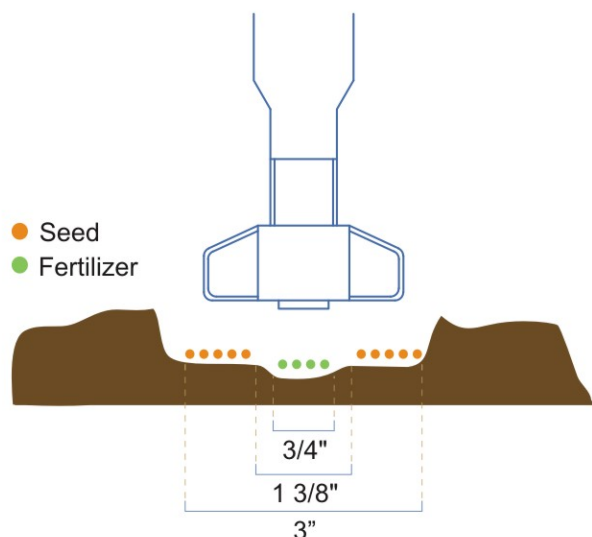

## CNH PAIRED ROW LIQUID

- Double Shoot Technology
- Same Plane seed-Fertilizer Placement
- Full Carbide on point and wings
- Maintainable/Repairable
- Even Germination

### DESCRIPTION

The paired row liquid provides a firm even seedbed for the seed. The fertilizer and seed are left on a firm bed all on the same plane. This prevents the seed from burning by rolling into the fertilizer trench. The paired row will give you two distinct seed rows with the fertilizer down the center. This opener can be used for wider row spacing machines with a 3.5" or wider packer for greater seed bed utilization. The hardsurface on the top of the wings and the sides provide longer wear than a flat surface. The point and the front of the wings are fully carbided.

### SPECIFICATIONS

Part#	<b>CBDTDM – 3"</b> <b>CBETEM – 4"</b>
Opener Type	<b>Pair Row Liquid</b>
Shank Type	<b>CIH800, NHP2070</b>
Shank Spacing	<b>10"-12"</b>
Packer Widths	<b>4.8"</b>
Fertilizer Type	<b>Liquid</b>
Seed Tube	<b>1.25" OD</b>
Fertilizer Tube	<b>.25" OD</b>