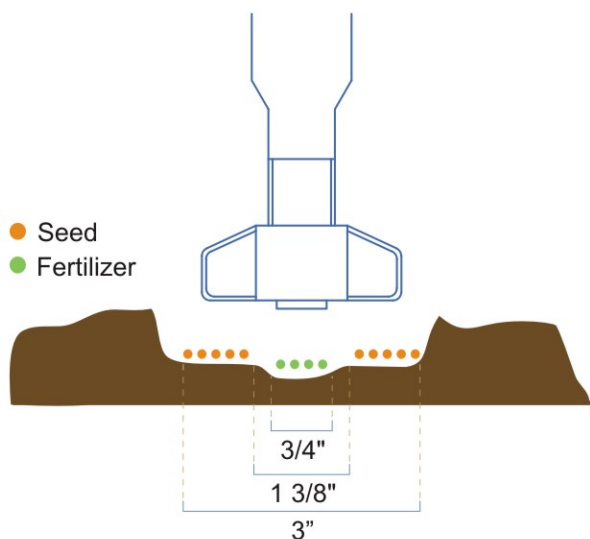

## CNH PAIRED ROW GRANULAR

- Double Shoot Technology
- Same Plane seed-Fertilizer Placement
- Full Carbide on point and wings
- Maintainable/Repairable
- Even Germination

### DESCRIPTION

The paired row granular provides a firm even seedbed for the seed. The granular and seed are left on a firm bed all on the same plane. This prevents the seed from burning by rolling into the fertilizer trench. The paired row will give you two distinct seed rows with the fertilizer down the center. This opener can be used for wider row spacing machines with a 3.5" or wider packer for greater seed bed utilization. The hardsurface on the top of the wings and the sides provide longer wear than a flat surface. The point and the front of the wings are fully carbided.

### SPECIFICATIONS

Part#	CBDTD0 – 3" CBETE0 – 4"
Opener Type	Pair Row Granular
Shank Type	CIH800, NHP2070
Shank Spacing	10"-12"
Packer Widths	4.8"
Fertilizer Type	Granular
Seed Tube	1.25" OD
Fertilizer Tube	1.25" OD